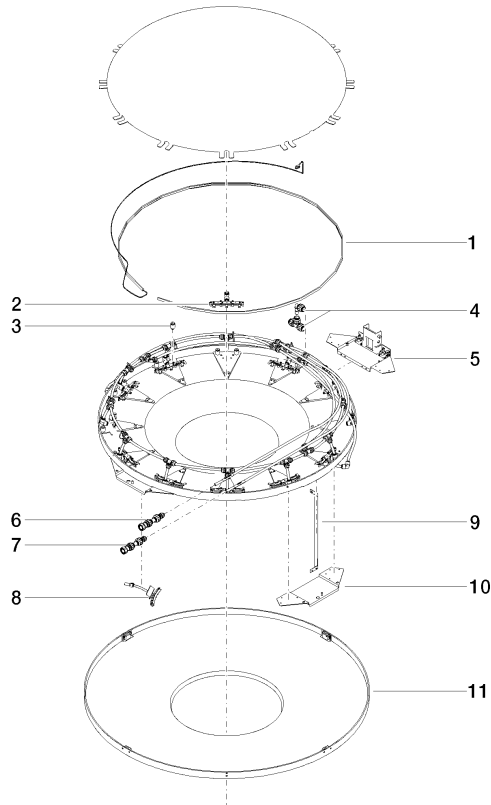

RAINMOON Rain panel with color light - Matte White

41 615 979

- exposed trim parts

1x rain panel for ceiling installation

- Rain panel with 2 different spray modes
- AQUACIRCLE RAIN: Circular rain curtain, max. flow rate 6 l/min (at 3 bar)
- TEMPEST RAIN: Natural rain, max. flow rate 5 l/min (at 3 bar)
- RGBW LED ambient lighting
- Matt white cover, RAL 9003
- Outside diameter 48.8", opening diameter 17.7"
- with anti-scale system
- Provided by customer: Zigbee gateway

RAINMOON Rain panel with color light - Matte White

41 615 979

Flow rate chart

RAINMOON Rain panel with color light - Matte White

41 615 979

Spare parts list

No.	Item Number	Name	Quantity used	Delivery time
1	90 10 01 183 01 90	lamp	1	2
2	90 17 09 056 01 90	jet module	12	60
3	90 18 40 222 00 90	adaptor	24	2
4	90 24 04 321 00 90	threaded connector	1	60
5	90 17 20 211 00 90	joint	1	60
6	90 24 04 346 01 90	connection AQUACIRCLE	1	2
7	90 24 04 346 02 90	connection TEMPEST	1	2
8	90 17 09 057 01 90	jet module	12	2
9	90 17 20 217 00 90	holder	4	60
10	90 17 20 216 00 90	holder	3	60
11	90 11 02 325 00 90	cover	1	2