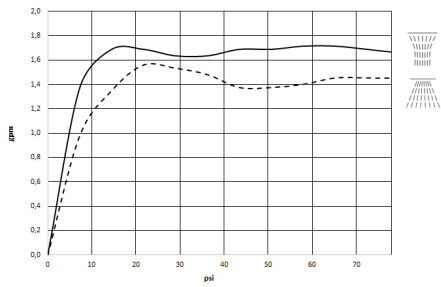

RAINMOON Rain panel with color light - Matte White

41 615 979

- exposed trim parts

1x rain panel for ceiling installation

- Rain panel with 2 different spray modes
- AQUACIRCLE RAIN: Circular rain curtain, max. flow rate 6 l/min (at 3 bar)
- TEMPEST RAIN: Natural rain, max. flow rate 5 l/min (at 3 bar)
- RGBW LED ambient lighting
- Matt white cover, RAL 9003
- Outside diameter 48.8", opening diameter 17.7"
- with anti-scale system
- Provided by customer: Zigbee gateway

RAINMOON Rain panel with color light - Matte White

41 615 979

Flow rate chart

RAINMOON Rain panel with color light - Matte White

41 615 979

Spare parts list

No.	Item Number	Name	Quantity used	Delivery time
1	90 10 01 183 01 90	lamp	1	2
2	90 17 09 056 01 90	jet module	12	60
3	90 18 40 222 00 90	adaptor	24	2
4	90 24 04 321 00 90	threaded connector	1	60
5	90 17 20 211 00 90	joint	1	60
6	90 24 04 346 01 90	connection AQUACIRCLE	1	2
7	90 24 04 346 02 90	connection TEMPEST	1	2
8	90 17 09 057 01 90	jet module	12	2
9	90 17 20 217 00 90	holder	4	60
10	90 17 20 216 00 90	holder	3	60
11	90 11 02 325 00 90	cover	1	2